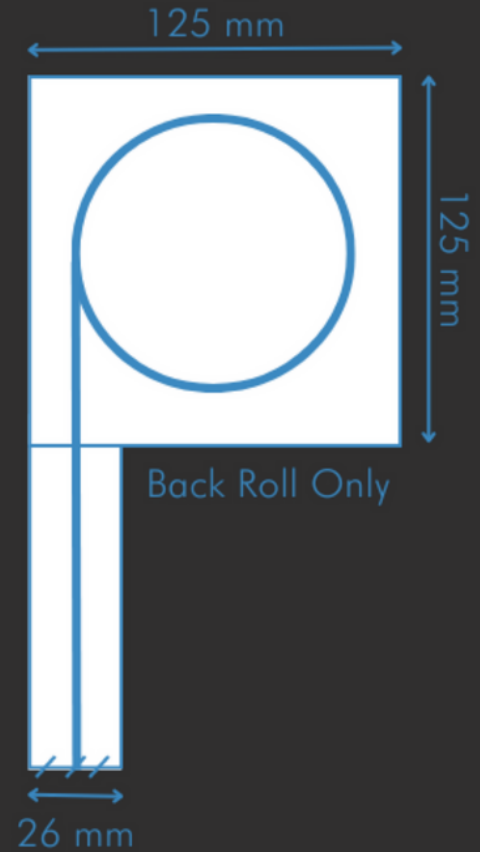

Front VIEW

SPECIFICATIONS		
	Max. Width	Max. Drop
Zipscreen	5800mm	4000mm
Straight Drop	5000mm	2700mm
Wire Guide	5000mm	2700mm
Side Channel	5000mm	2700mm

Side VIEW

Fabric OPTIONS

For colour options and to compare fabric types, visit:
www.northsideshutters.com.au/external-blinds

Control OPTIONS

Spring

Crank Handle

Sizes available:
1000 mm
1500 mm
2000 mm

Cassette OPTIONS

Full
Enclosed
Cassette

Semi
Fascia

Open
Bracket